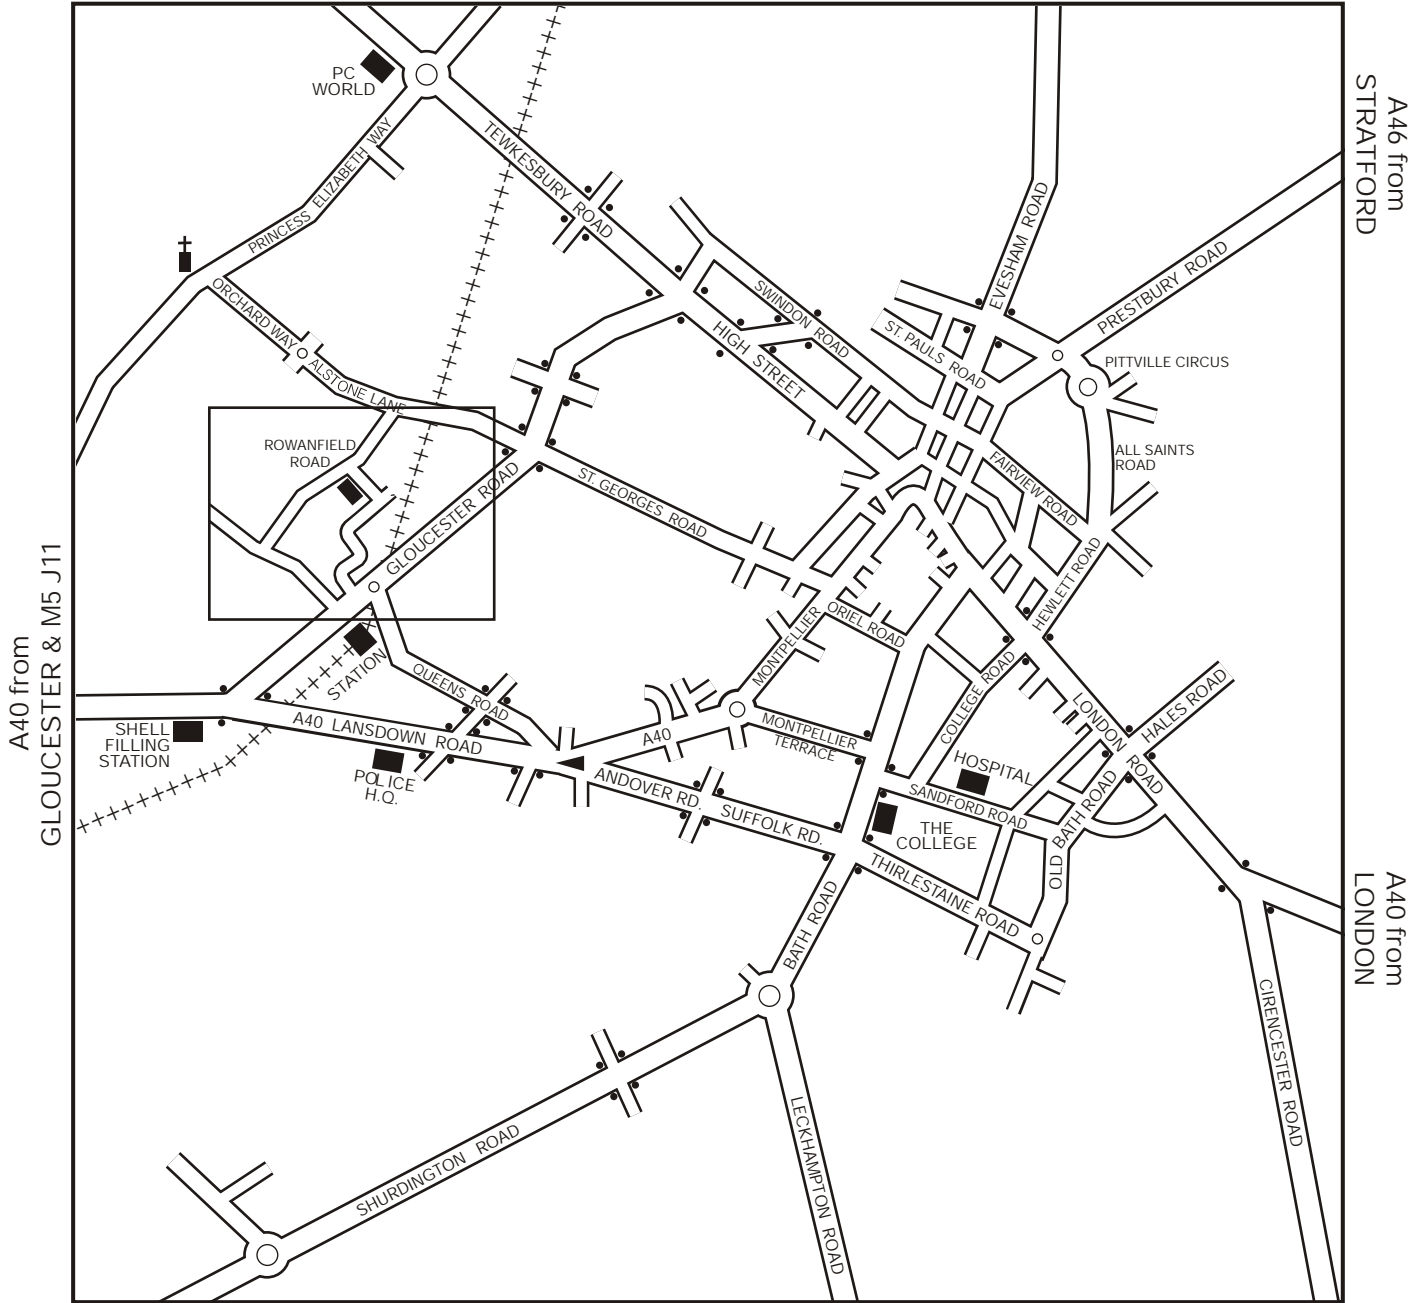

A4019 from
TEWKESBURY & M5 J10

A435 from
EVESHAM & RACECOURSE

A46 from
STRATFORD

A40 from
LONDON

A40 from
GLOUCESTER & M5 J11

A46 from
STROUD

A435 from
CIRENCESTER